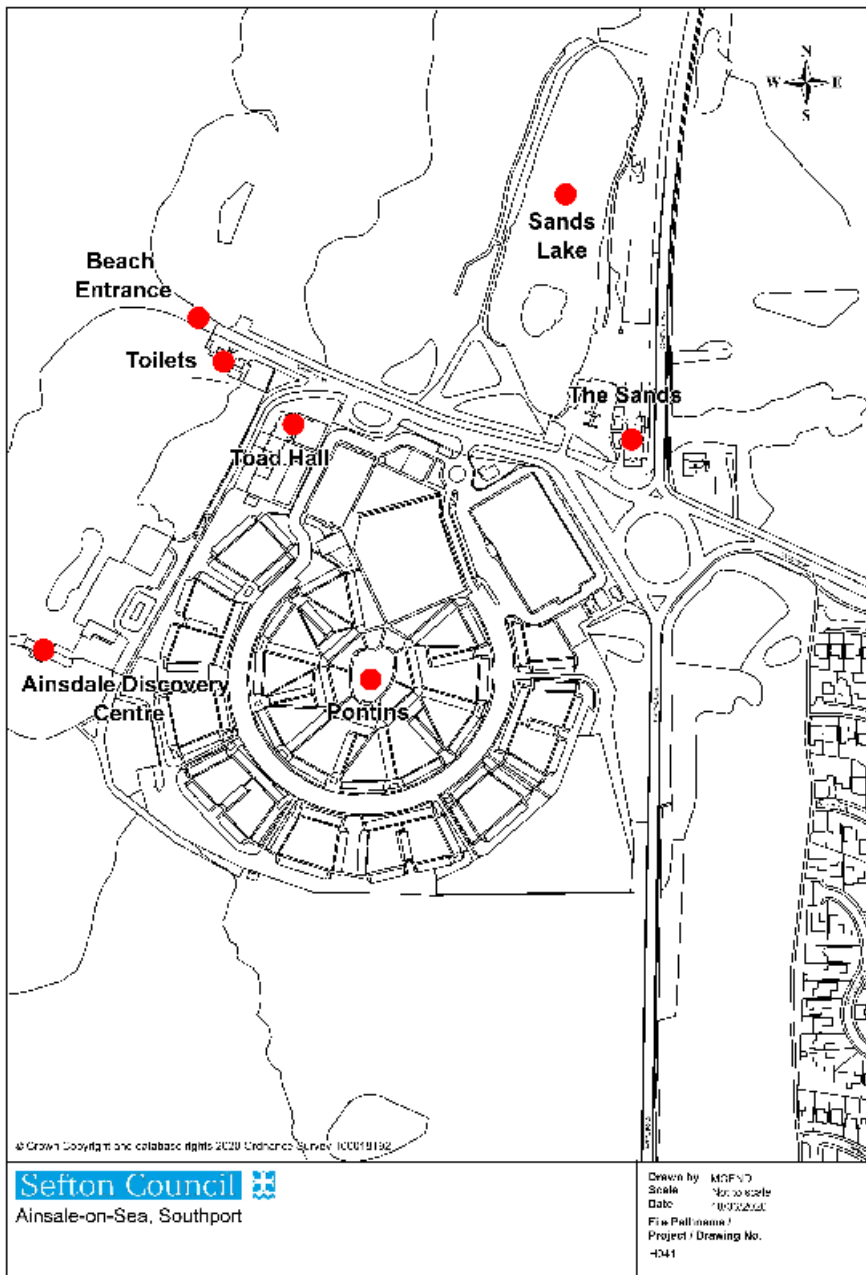

Ainsdale-on-Sea Gateway Buildings and Facilities 2021

Looking North East from foredunes at Ainsdale Discovery Centre, showing Shore Road (vehicle access to beach), Promenade and Birkdale Sandhills section of Local Nature Reserve in background. Sands Pub is hidden from view behind Toad Hall.

Ainsdale-on-Sea Gateway Buildings and Facilities 2021

Looking South East from foredunes showing Ainsdale Discovery Centre (ADC) complex with Ainsdale section of Local Nature Reserve and Ainsdale National Nature Reserve in the distance.

Sands Hotel

Pontin's

Sands Lake

Green Sefton
Ranger Depot

Toad Hall

ADC

Toilets and
beach
entrance

Ainsdale-on-Sea Gateway Buildings and Facilities 2021

Looking South from
Birkdale dunes. Sands Lake
Nature Trail and 'Sands
Hotel' public house and car
park

Map showing location of Ainsdale-on-Sea Gateway Buildings and Facilities 2021

Ainsdale Beach
Parking and
Bathing Area